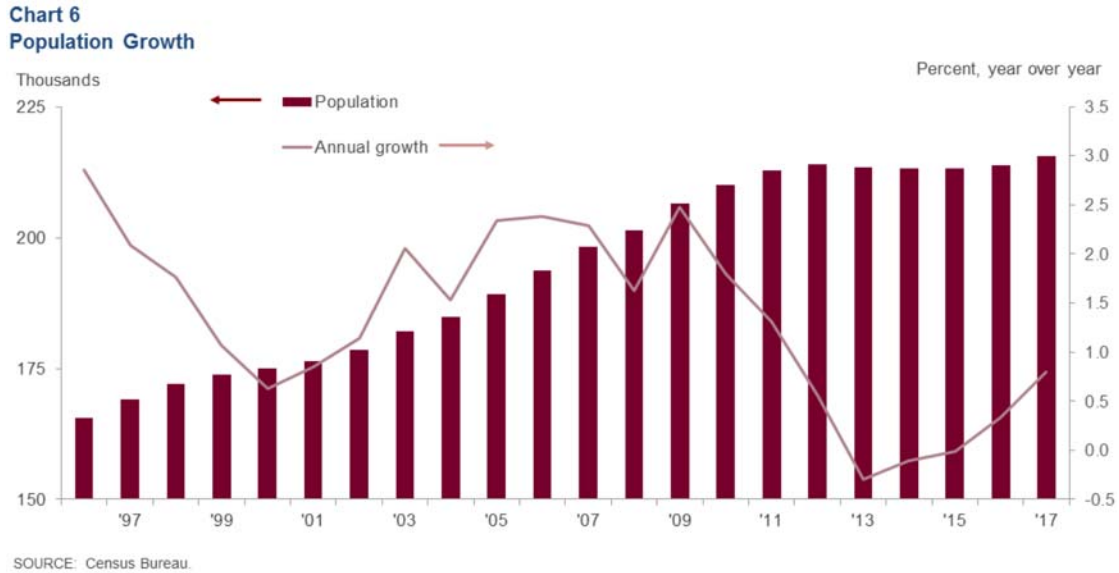

Population

Las Cruces' population was 215,579 in July 2017 (*Chart 6*), according to recently released census estimates. The 2017 population estimates are 0.8 percent above the 2016 population and represent the second consecutive year of positive population growth.

NOTES: Data may not match previously published numbers due to revisions. All New Mexico counties within the Federal Reserve's Eleventh District are counted as part of southern New Mexico. Las Cruces is excluded from southern New Mexico to better gauge unemployment levels outside the region's largest population center.